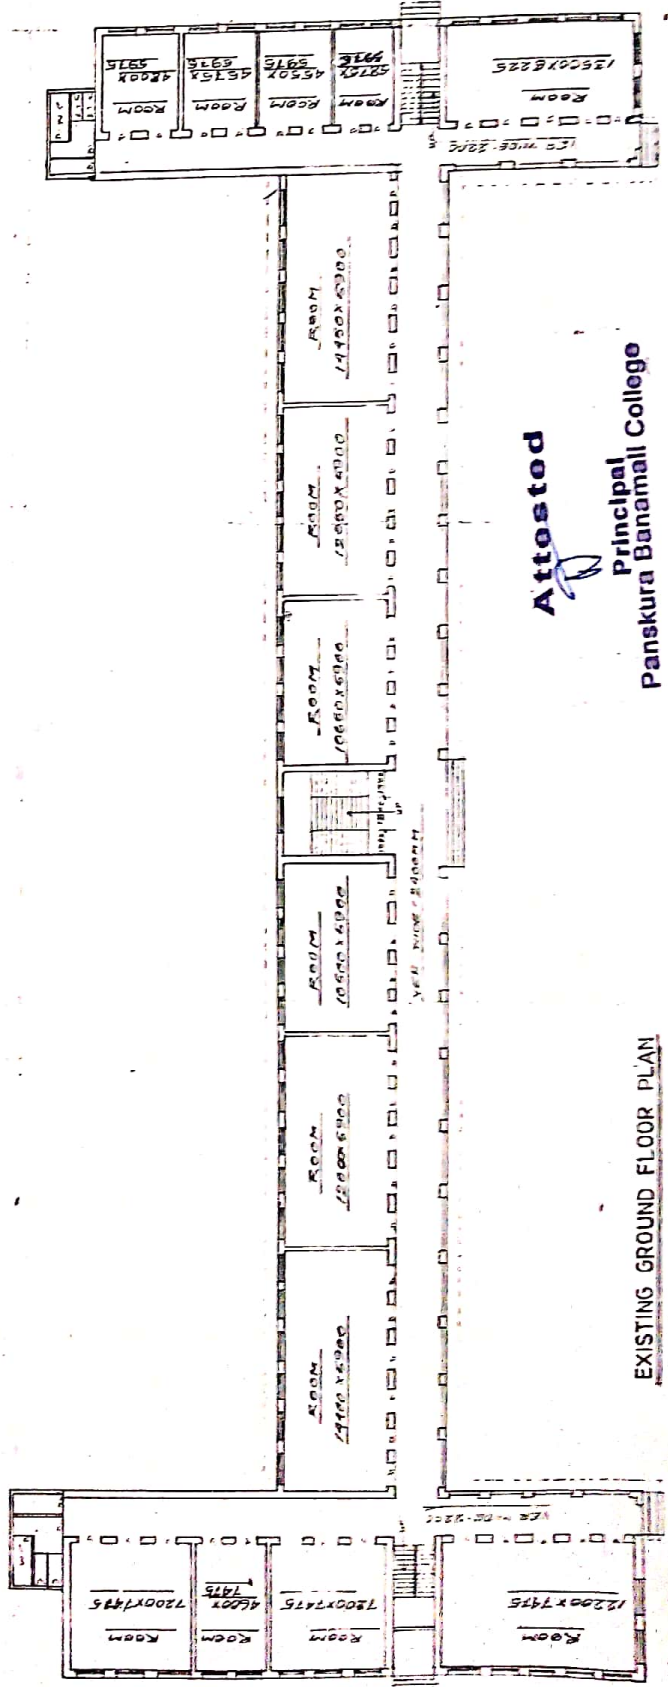

EXISTING GROUND FLOOR PLAN
TYPICAL FLOOR PLAN OF 1ST FLOOR PLAN
SCALE 1:200

EXISTING THREE STORED
ACHARYA PRAFULLA CHANDRA
BHAVAN OF PANSKURA BANAMALI
COLLEGE AT PANSKURA R.S
PURBA MEDINIPUR.

DRAWN BY
Date 25/01/2023

ALL DIMENSIONS ARE IN METERS
GROUND FLOOR R.F.P.P. ALL OUT 3.000
WALL THICKNESS - 375MM
END FLOOR WALL THICK - 300MM
BUILDING HEIGHT GROUND & 1ST FLOOR
3.000MM 2ND FLOOR 3.000MM

Attested
Principal
Panskura Banamali College