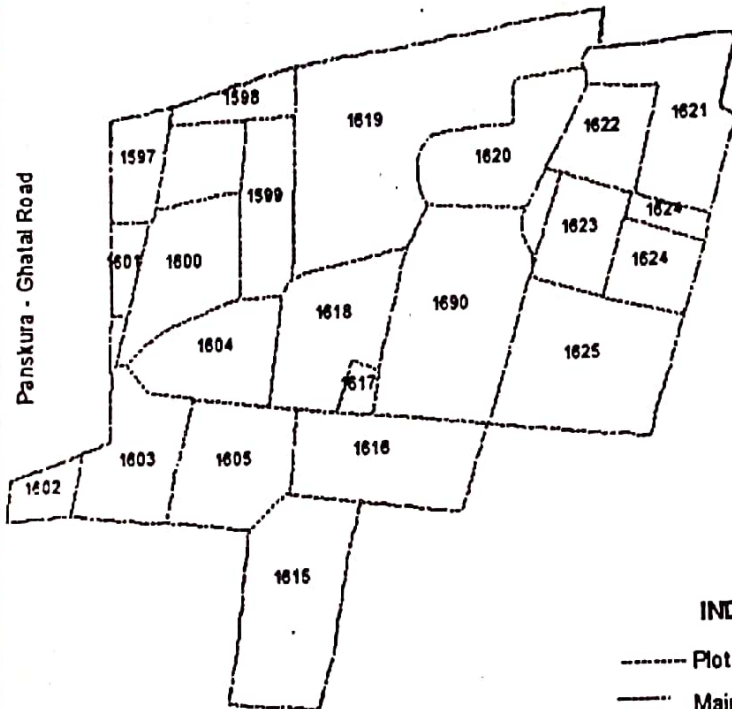

2007/15

PRESENT BOUNDARY MAP PANSKURA BANAMALI COLLEGE PANSKURA R.S, PURBA MEDINIPUR

INDEX

- ----- Plot Boundary
- ----- Main Boundary

JL No. - 82

SCALE

Map Prepared By Department of Geography
Panskura Banamali College